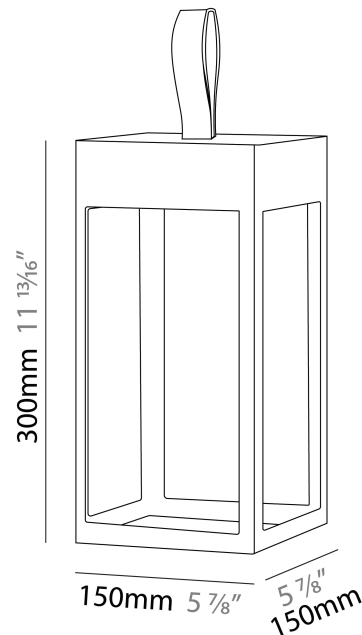

ETEREA 2.0 PORTABLE

E9B224-

base number   Finish
Options

PROJECT	_____
TYPE	_____
SPECIFIER	_____
QUANTITY	_____
DATE	_____

1. To build a product code in our configurator select the specify button on the base model # product page
2. To build a manual product code on this datasheet choose from the options listed below in blue font and add the suffix to the base model #

GENERAL

Series: Eterea 2.0
Brand: Platek
Division: Exterior
Mounting Type: Portable
Mounting Location: Table
Subcategory: Battery Operated

PHYSICAL

Shape: Rectangle
Length (mm): 150
Length (in): 5 ⁷/₈
Width (mm): 150
Width (in): 5 ⁷/₈
Height (mm): 300
Height (in): 11 ¹³/₁₆
Light Distribution: Direct
Weight (kg): 1.8
Weight (lbs): 4
Screws: No visible screws
Diffuser: Frosted Methacrylate
Fixture Finish: [ANT](#) / [BLK](#) / [BRZ](#) / [COR](#) / [RSB](#) / [WHI](#)
Fixture Material: Stainless Steel
Cable Details: Supplied with one Micro USB power supply cable 1.2m in length
Upon Request: Bolt Down

ELECTRICAL

Lamp Type: LED
Input Wattage (W): 4.5
Total Output Wattage (W): 4.5
Dimming: Non-Dimmable
Input Voltage (V): 120

LED

Number of LEDs: 1
Color Temperature (°K): 3000
Max. Delivered Lumen (lm): 275
Nominal Lumen (lm): 450
CRI: >90 CRI
Lamp Life (hrs): 60000

OPTICAL

Optic°: 100

RATINGS AND CERTIFICATIONS

Certified By: Certified for North American Standards
IP rating: IP65
IK Rating: IK07
Bug Rating: B0 U0 G0