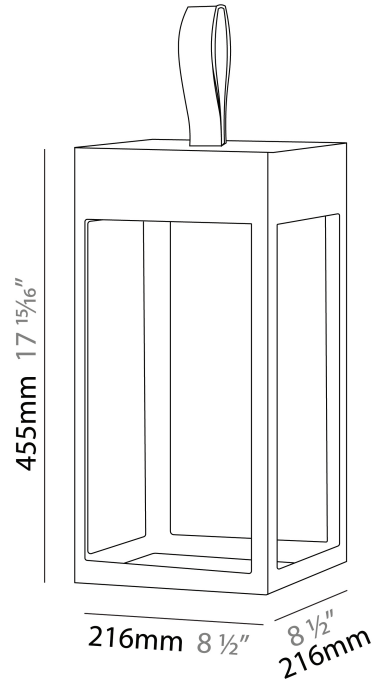

PROJECT _____
TYPE _____
SPECIFIER _____
QUANTITY _____
DATE _____

ETEREA 2.0 PORTABLE

E9B268-

base number _____
Finish _____
Options _____

1. To build a product code in our configurator select the specify button on the base model # product page
2. To build a manual product code on this datasheet choose from the options listed below in blue font and add the suffix to the base model #

GENERAL

Series: Eterea 2.0
Brand: Platek
Division: Exterior
Mounting Type: Portable
Mounting Location: Table
Subcategory: Battery Operated

PHYSICAL

Shape: Rectangle
Length (mm): 216
Length (in): 8 ½
Width (mm): 216
Width (in): 8 ½
Height (mm): 455
Height (in): 17 15/16
Light Distribution: Direct
Weight (kg): 2.80
Weight (lbs): 6.17
Screws: No visible screws
Diffuser: Frosted Methacrylate
Fixture Finish: [ANT](#) / [BLK](#) / [BRZ](#) / [COR](#) / [RSB](#) / [WHI](#)
Fixture Material: Stainless Steel
Cable Details: Supplied with one Micro USB power supply cable 1.2m in length
Upon Request: Bolt Down

ELECTRICAL

Lamp Type: LED
Input Wattage (W): 4.5
Total Output Wattage (W): 4.5
Dimming: Non-Dimmable
Input Voltage (V): 120

LED

Number of LEDs: 1
Color Temperature (°K): 3000
Max. Delivered Lumen (lm): 275
Nominal Lumen (lm): 450
CRI: >90 CRI
Lamp Life (hrs): 60000

OPTICAL

Optic°: 100

RATINGS AND CERTIFICATIONS

Certified By: Certified for North American Standards
IP rating: IP65
IK Rating: IK07
Bug Rating: B0 U0 G0