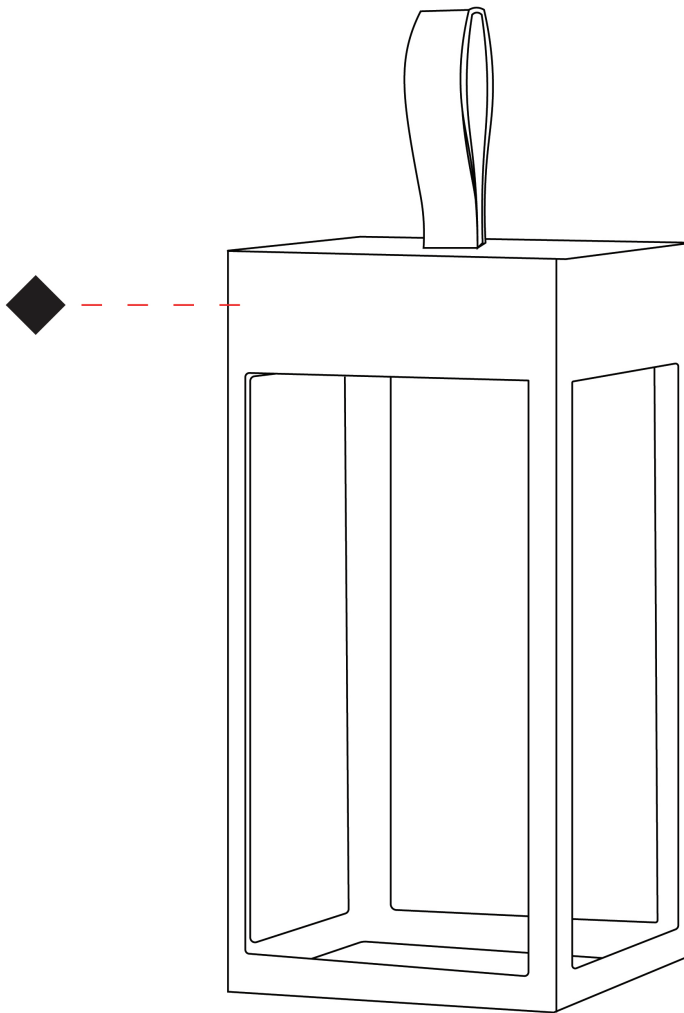

E9B224-

PROJECT

TYPE

SPECIFIER

QUANTITY

DATE

E